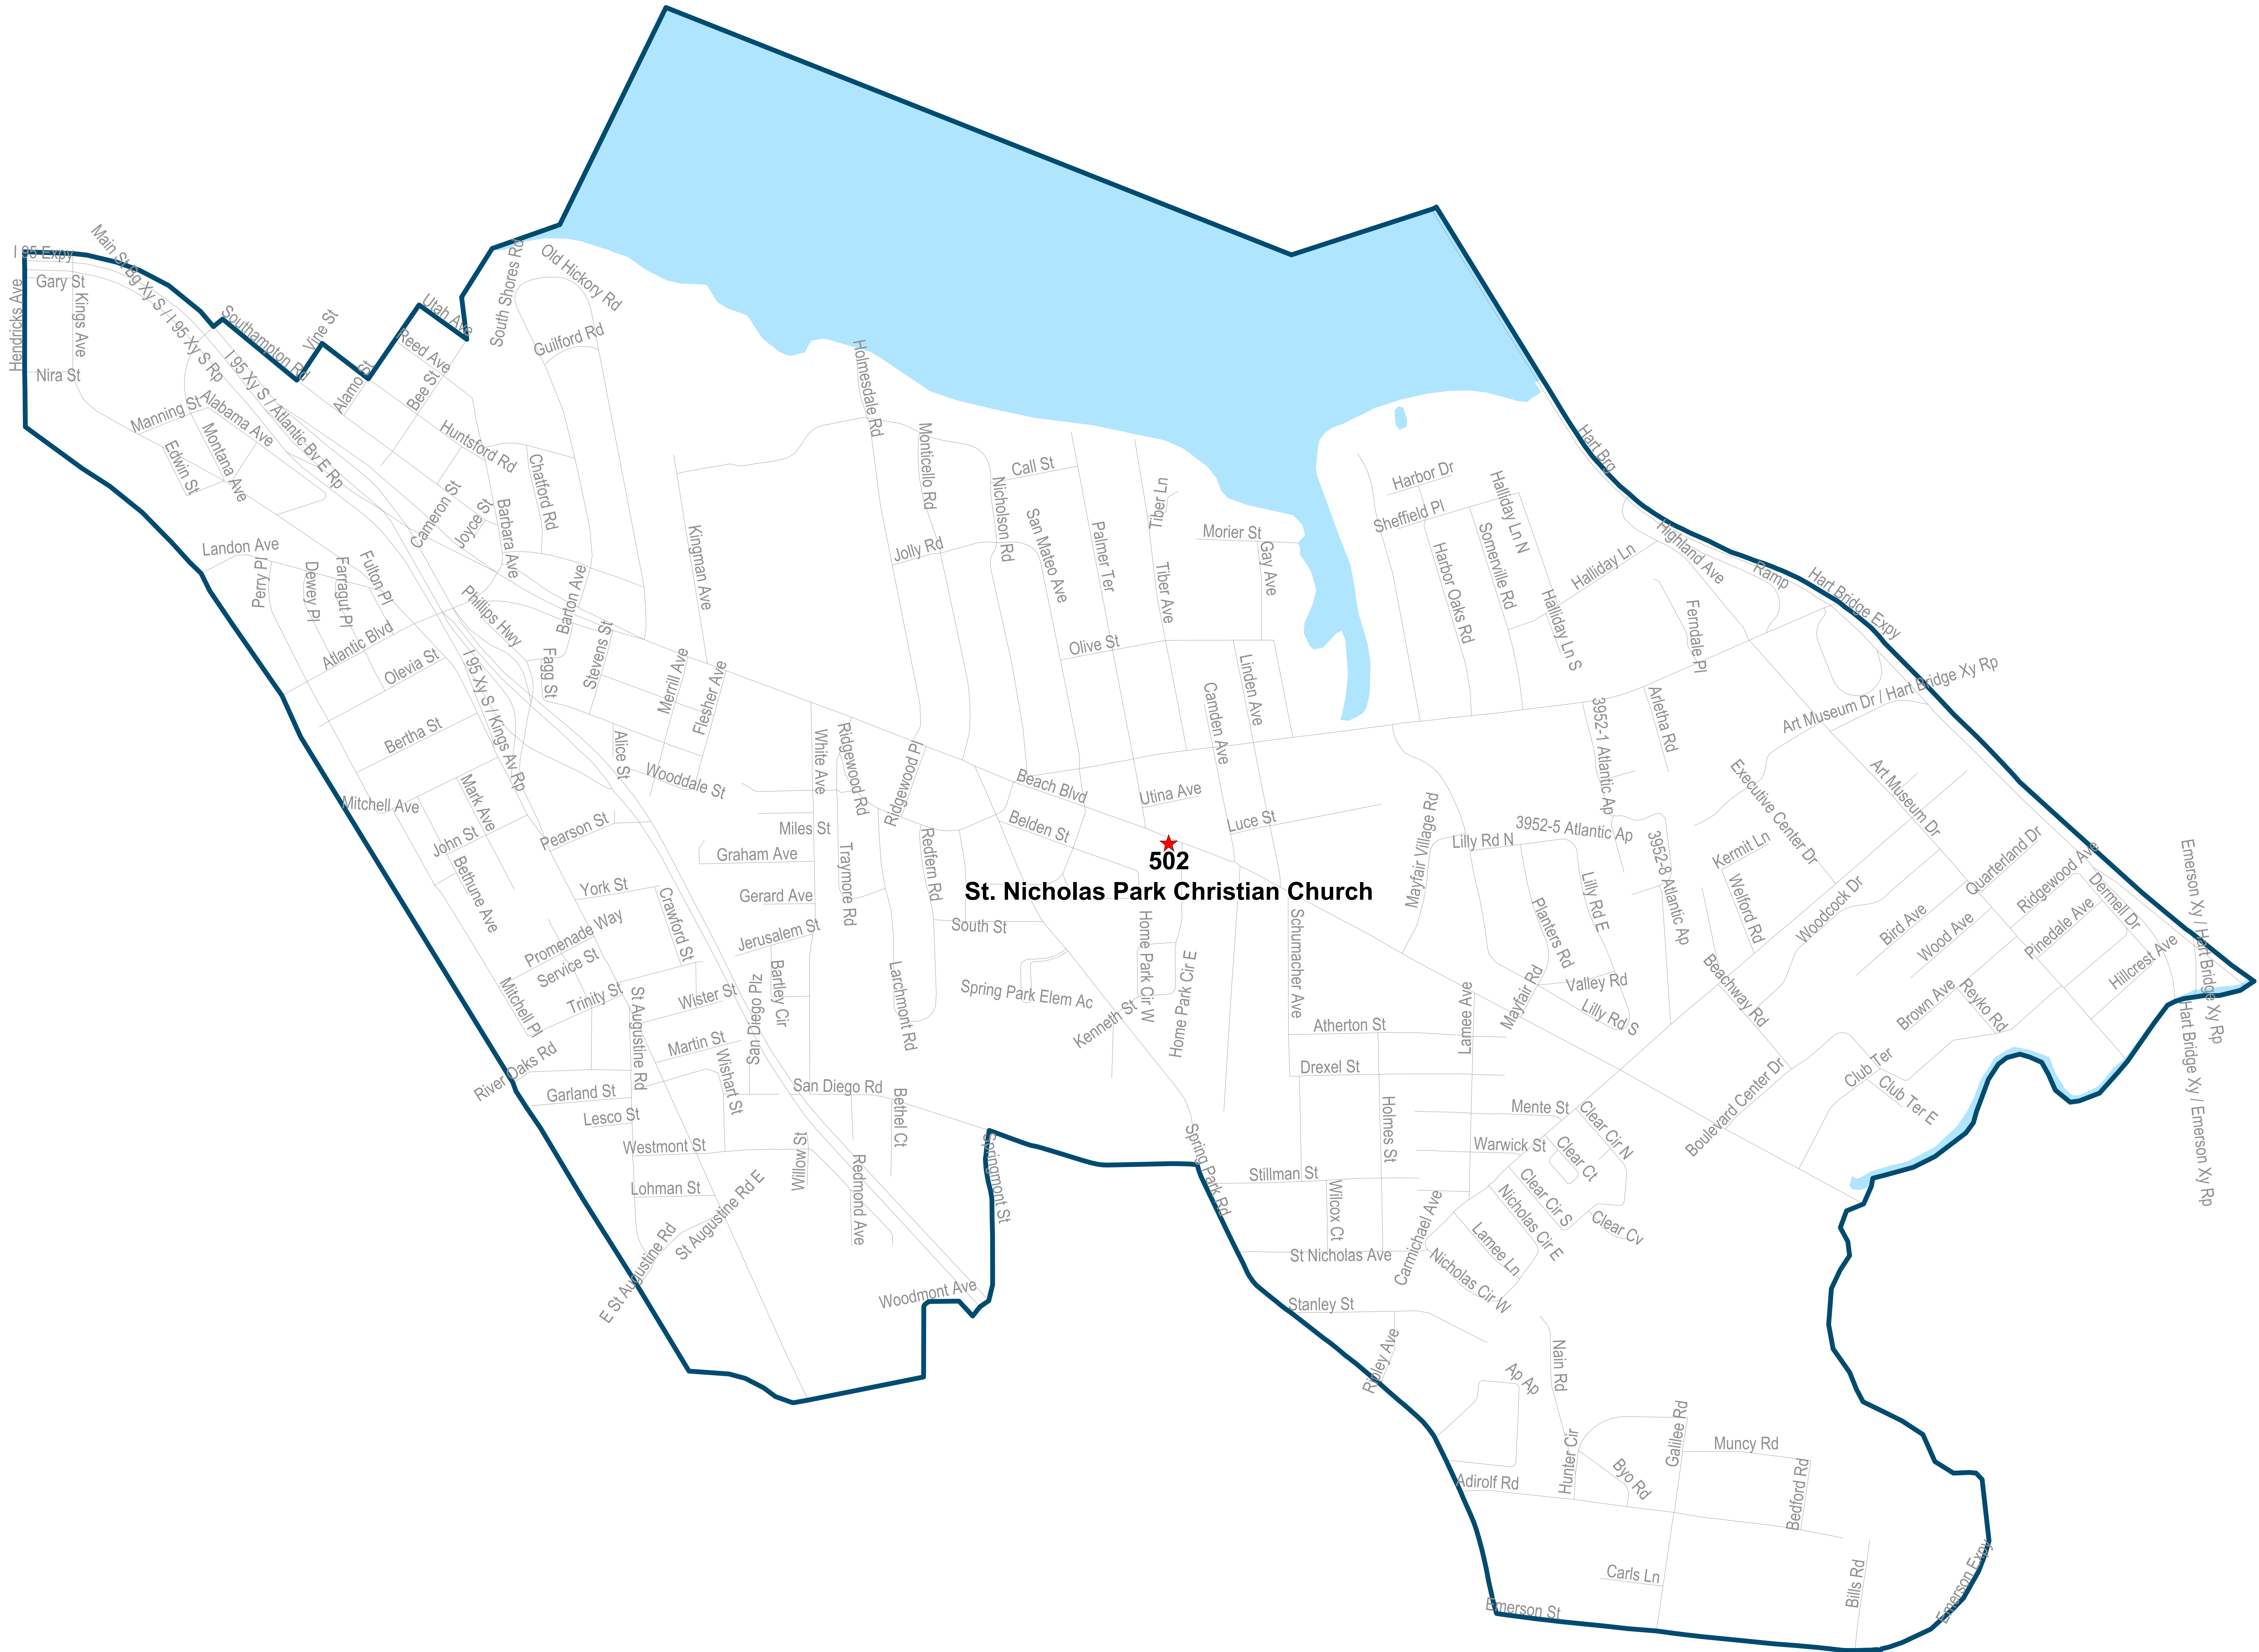

Duval County Supervisor of Elections Precinct 502

St. Nicholas Park Christian Church
3226 Beach Blvd
Jacksonville, FL 32207

502
St. Nicholas Park Christian Church