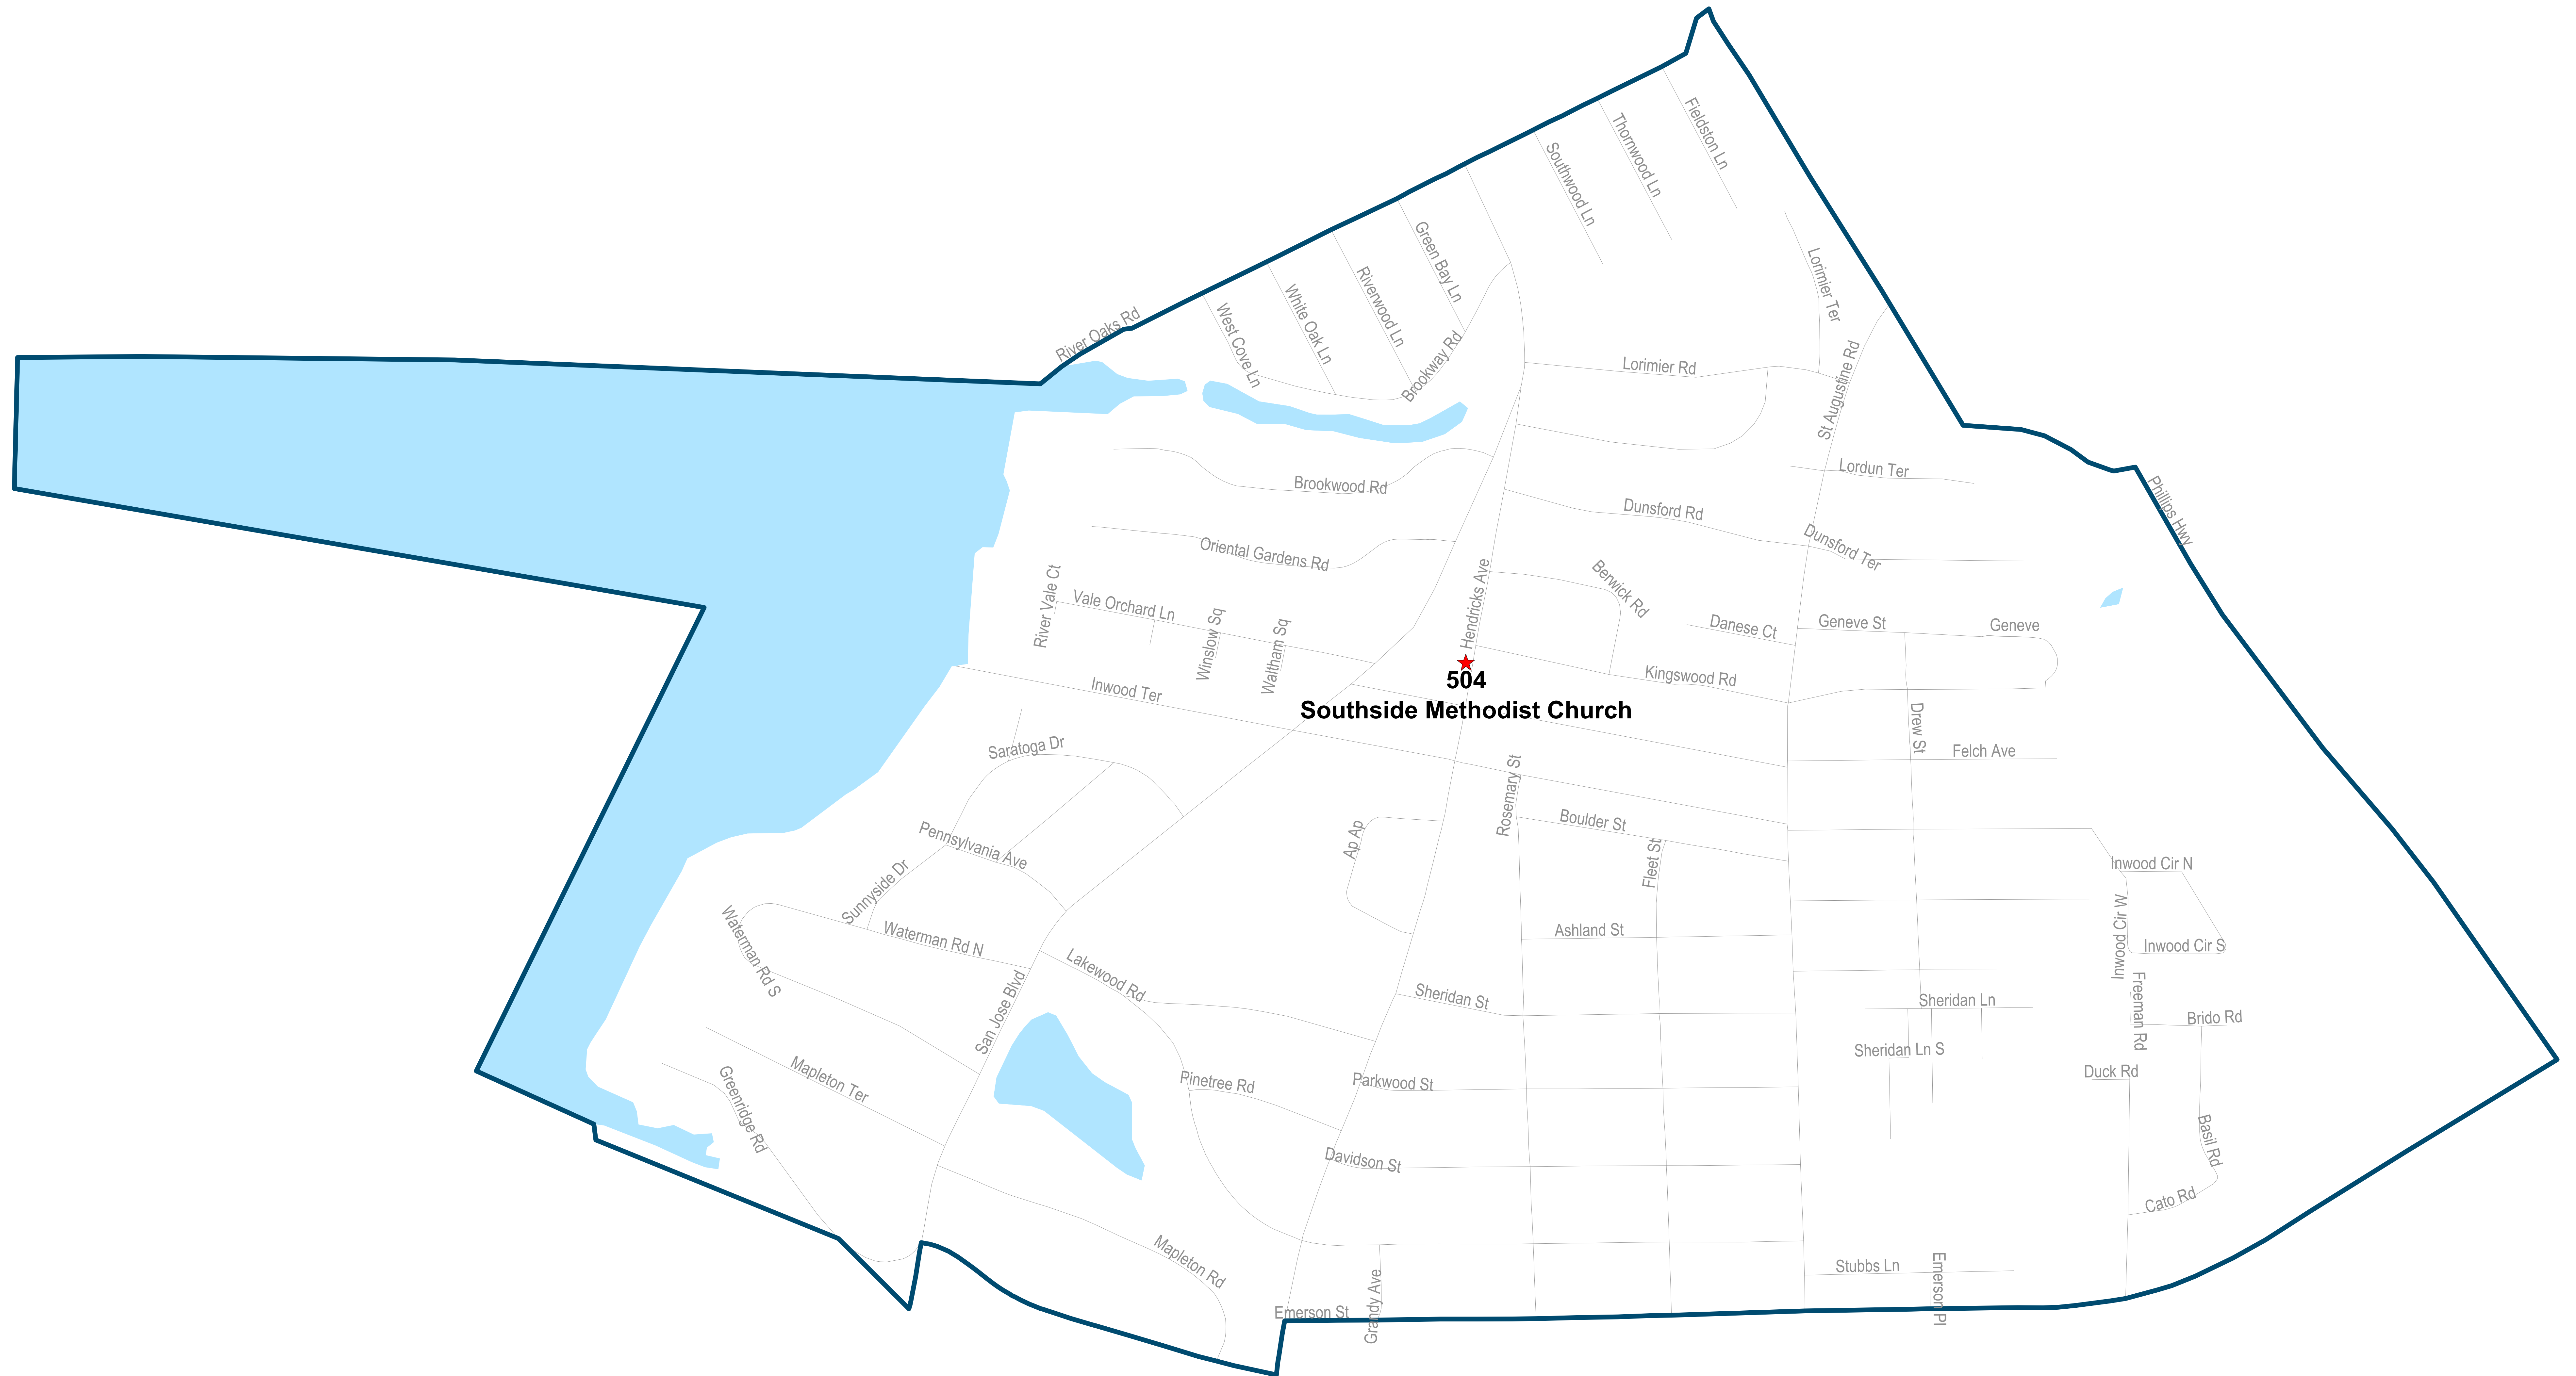

Duval County Supervisor of Elections Precinct 504

Southside Methodist Church
3120 Hendricks Ave
Jacksonville, FL 32207