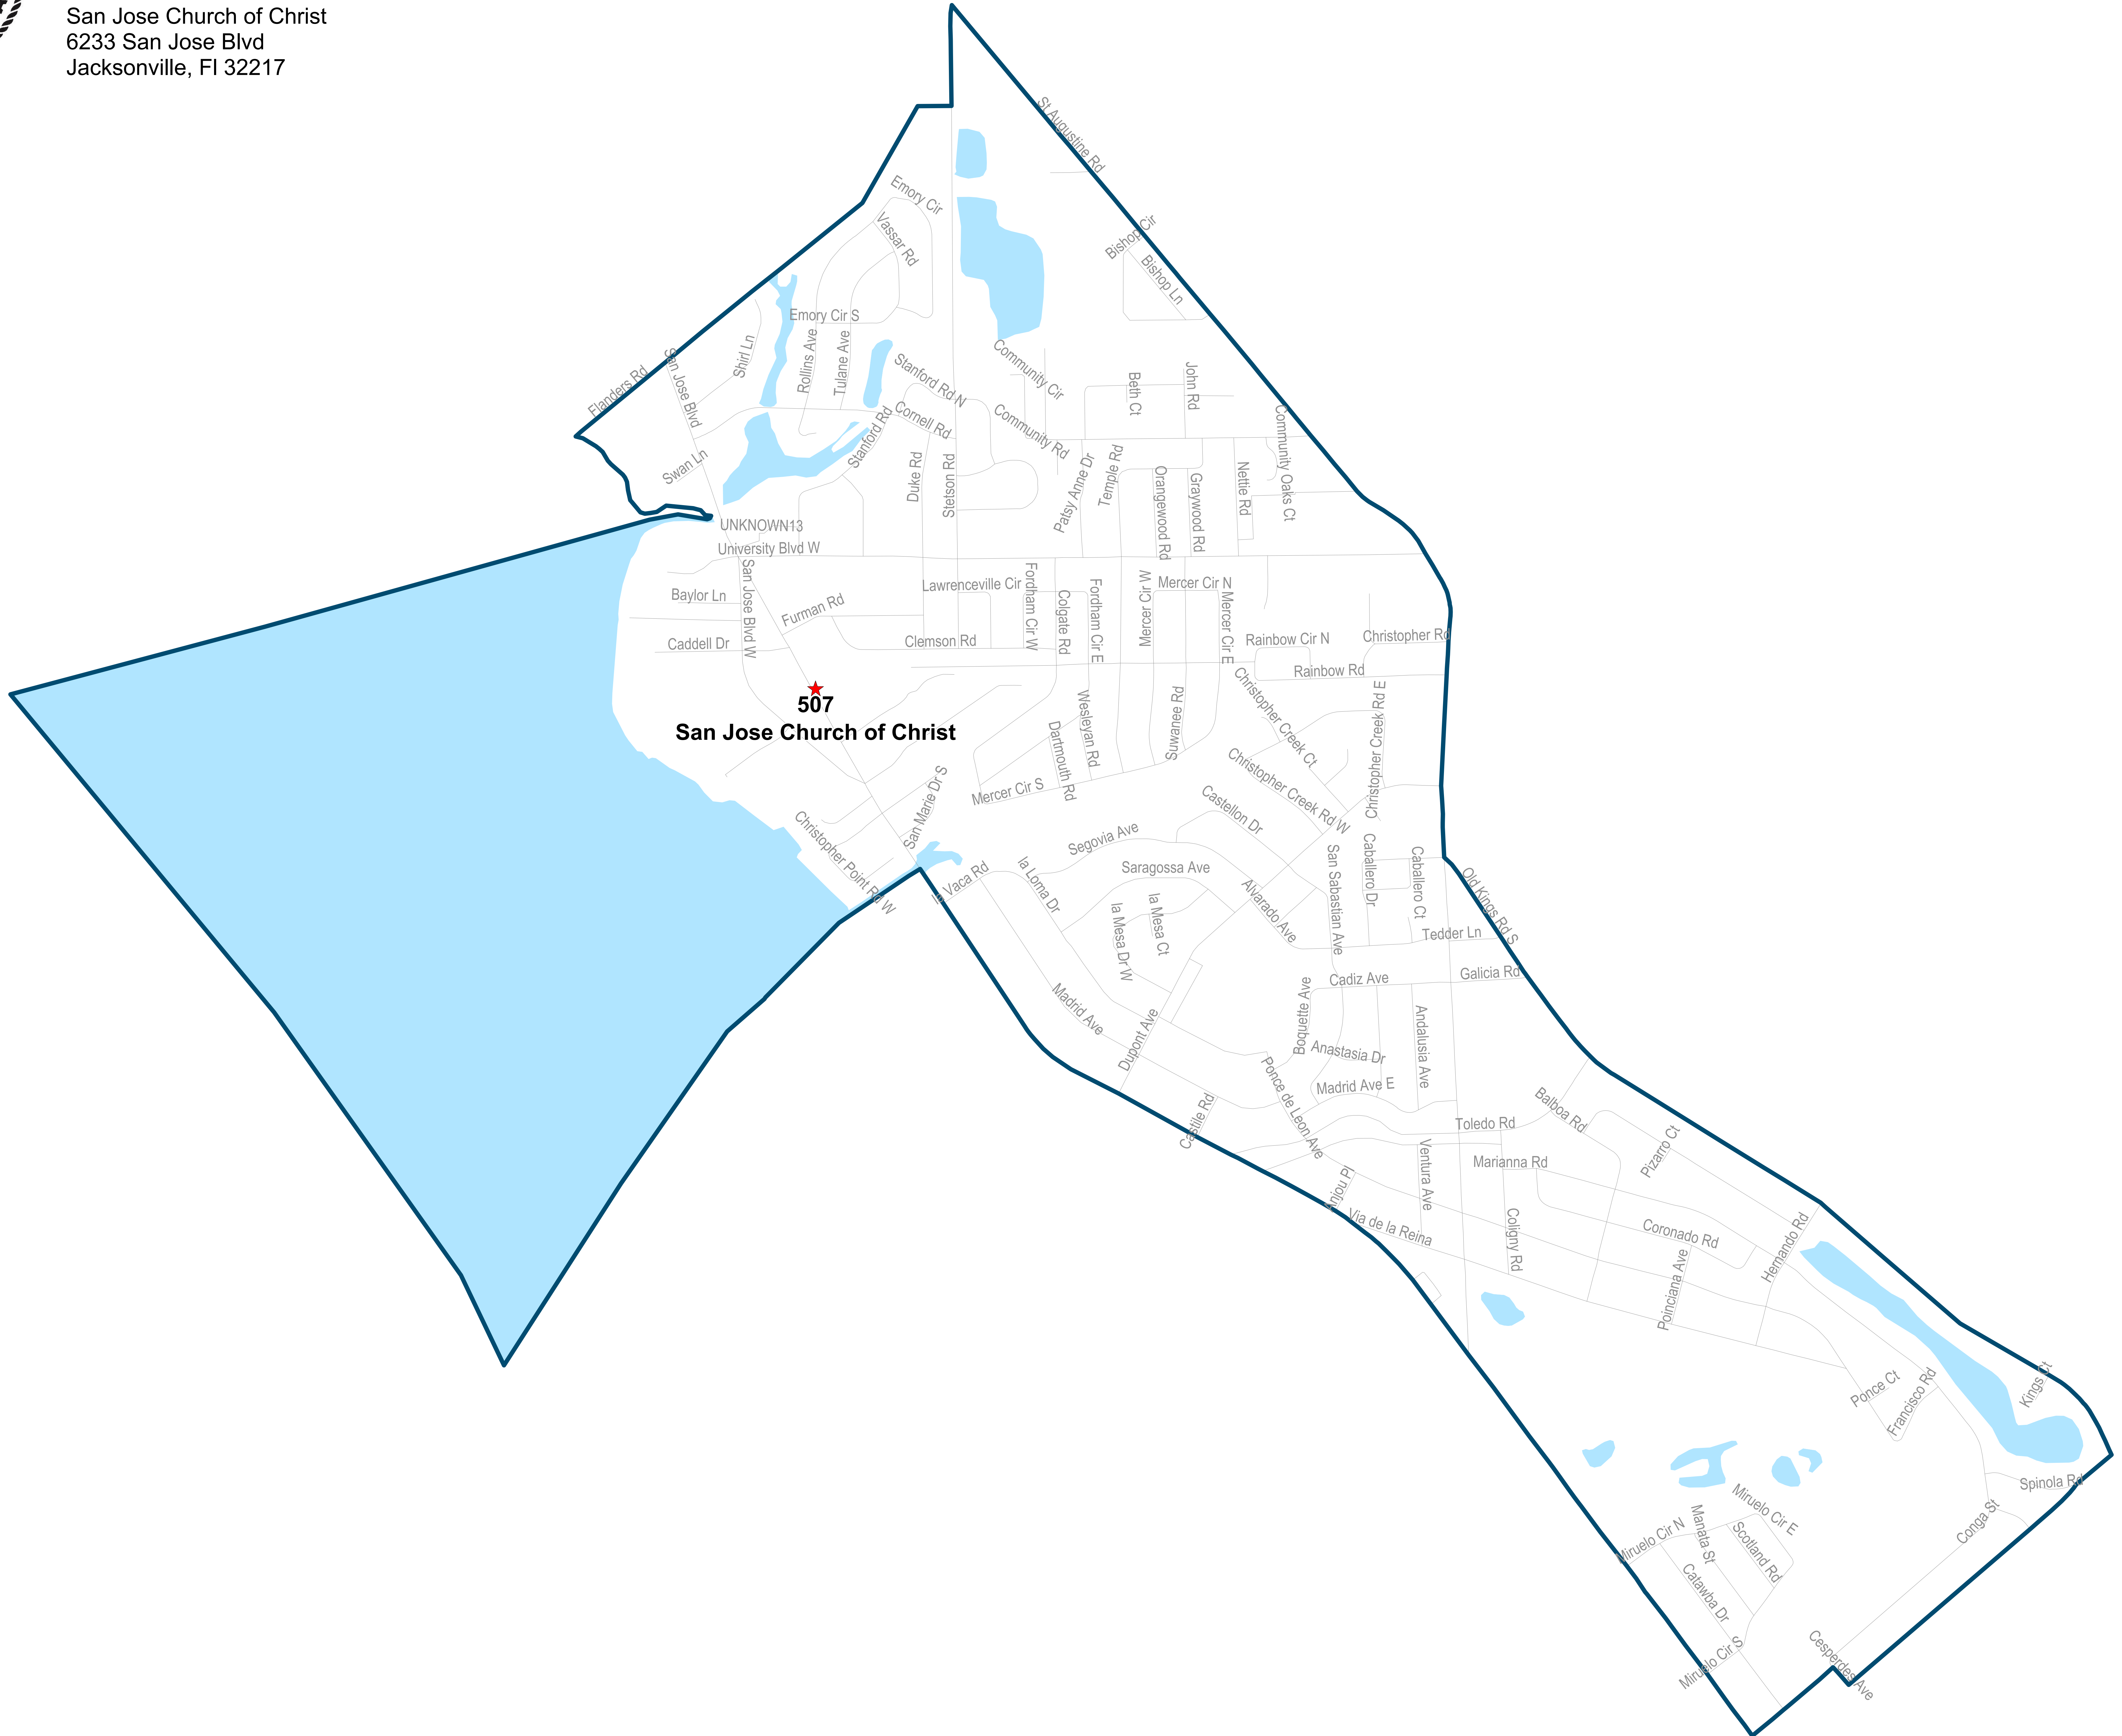

Duval County Supervisor of Elections Precinct 507

San Jose Church of Christ
6233 San Jose Blvd
Jacksonville, FL 32217

507
San Jose Church of Christ