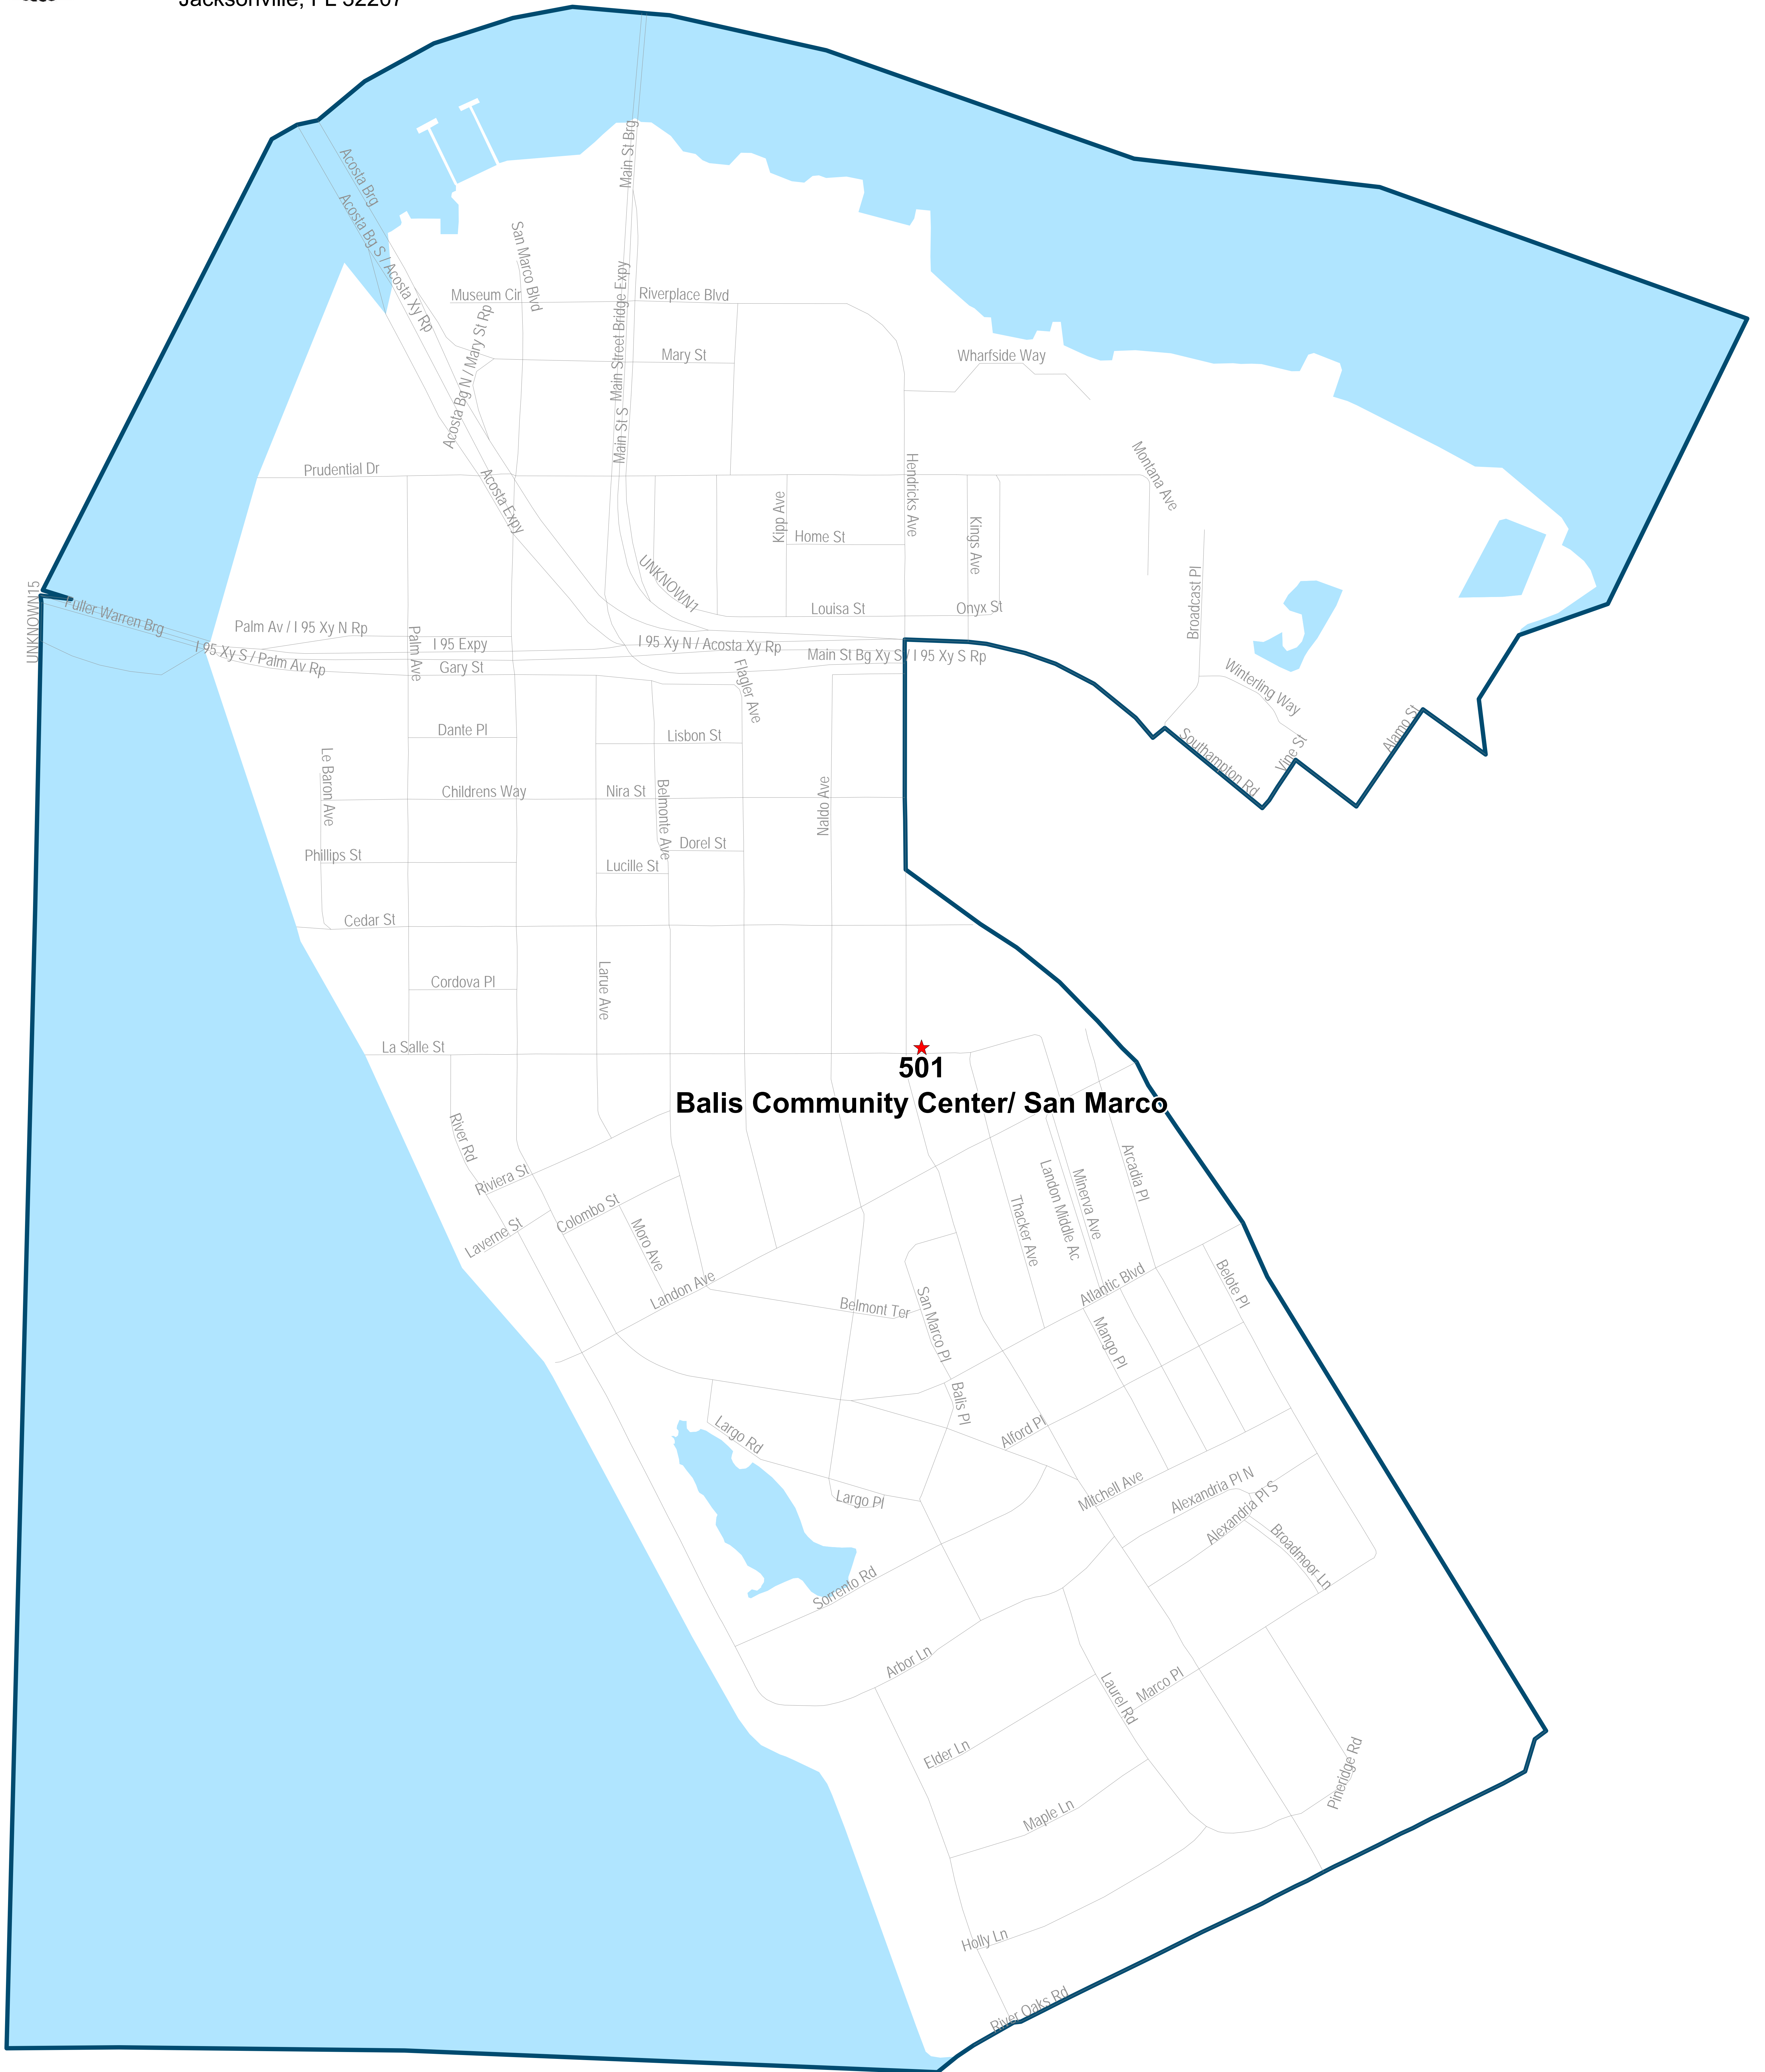

# Duval County Supervisor of Elections Precinct 501

Balis Community Center/ San Marco  
1513 La Salle St  
Jacksonville, FL 32207

501

**Balis Community Center/ San Marco**