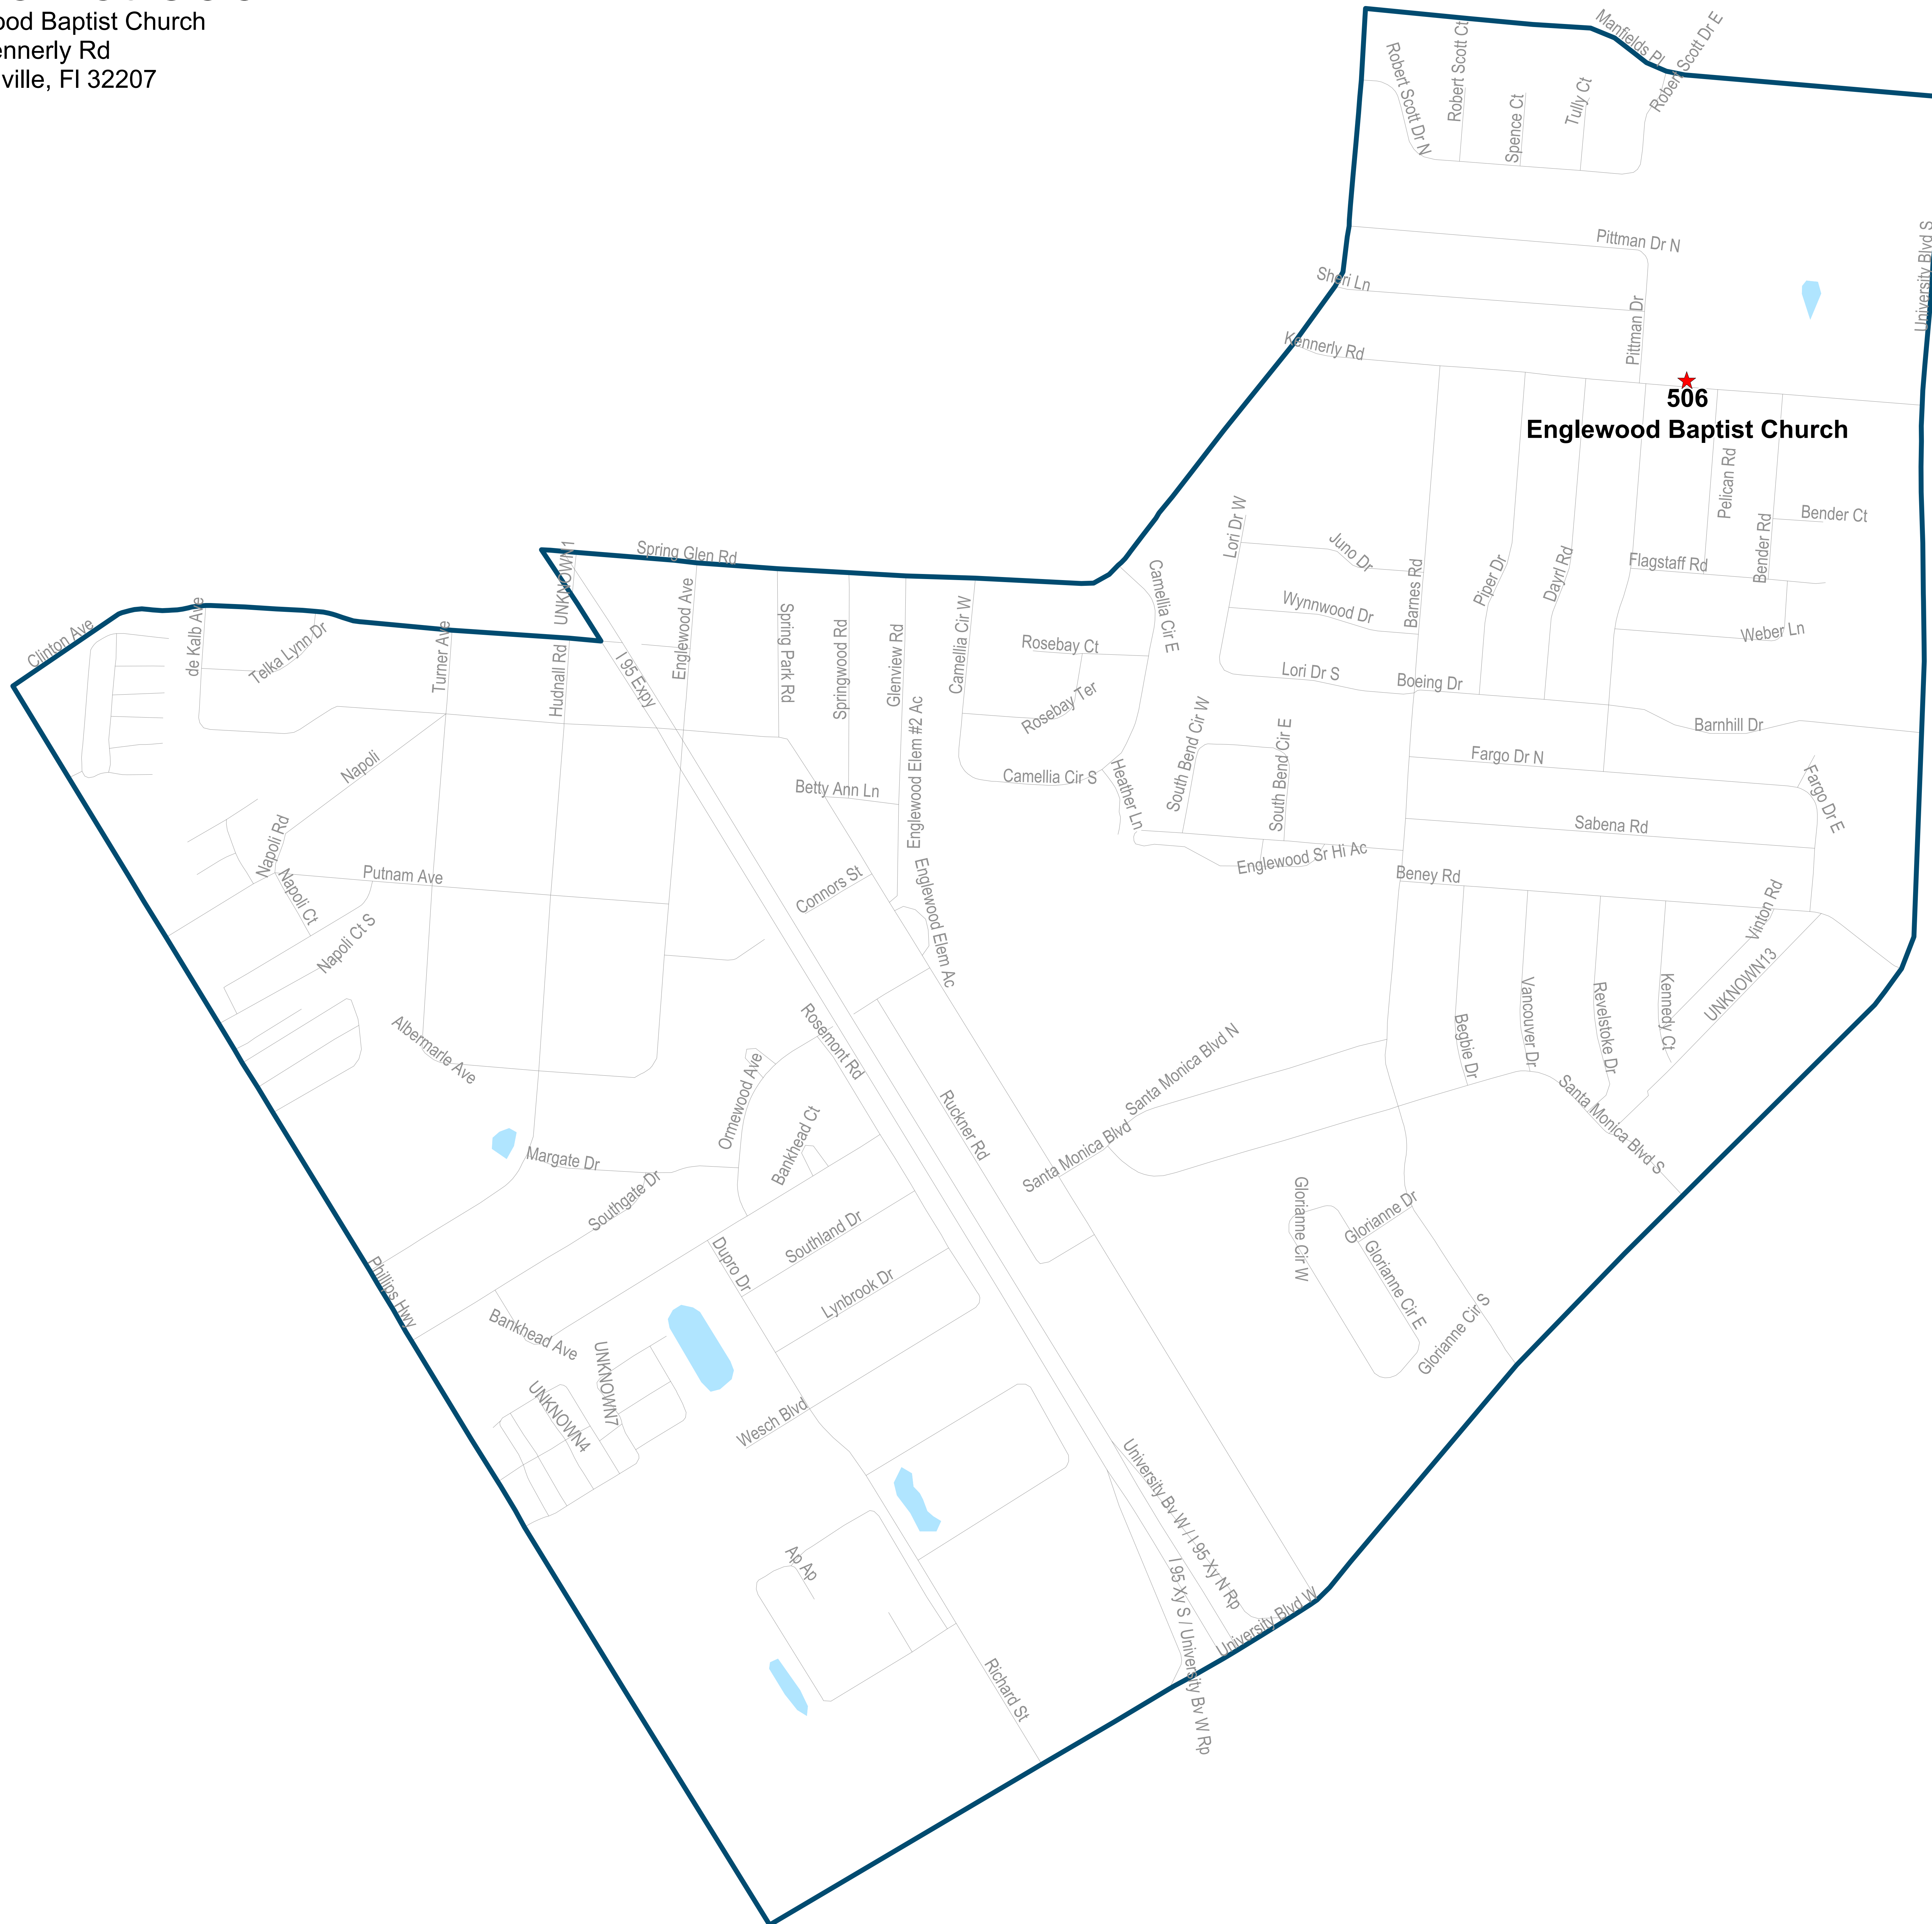

Duval County Supervisor of Elections Precinct 506

Englewood Baptist Church
5675 Kennerly Rd
Jacksonville, FL 32207