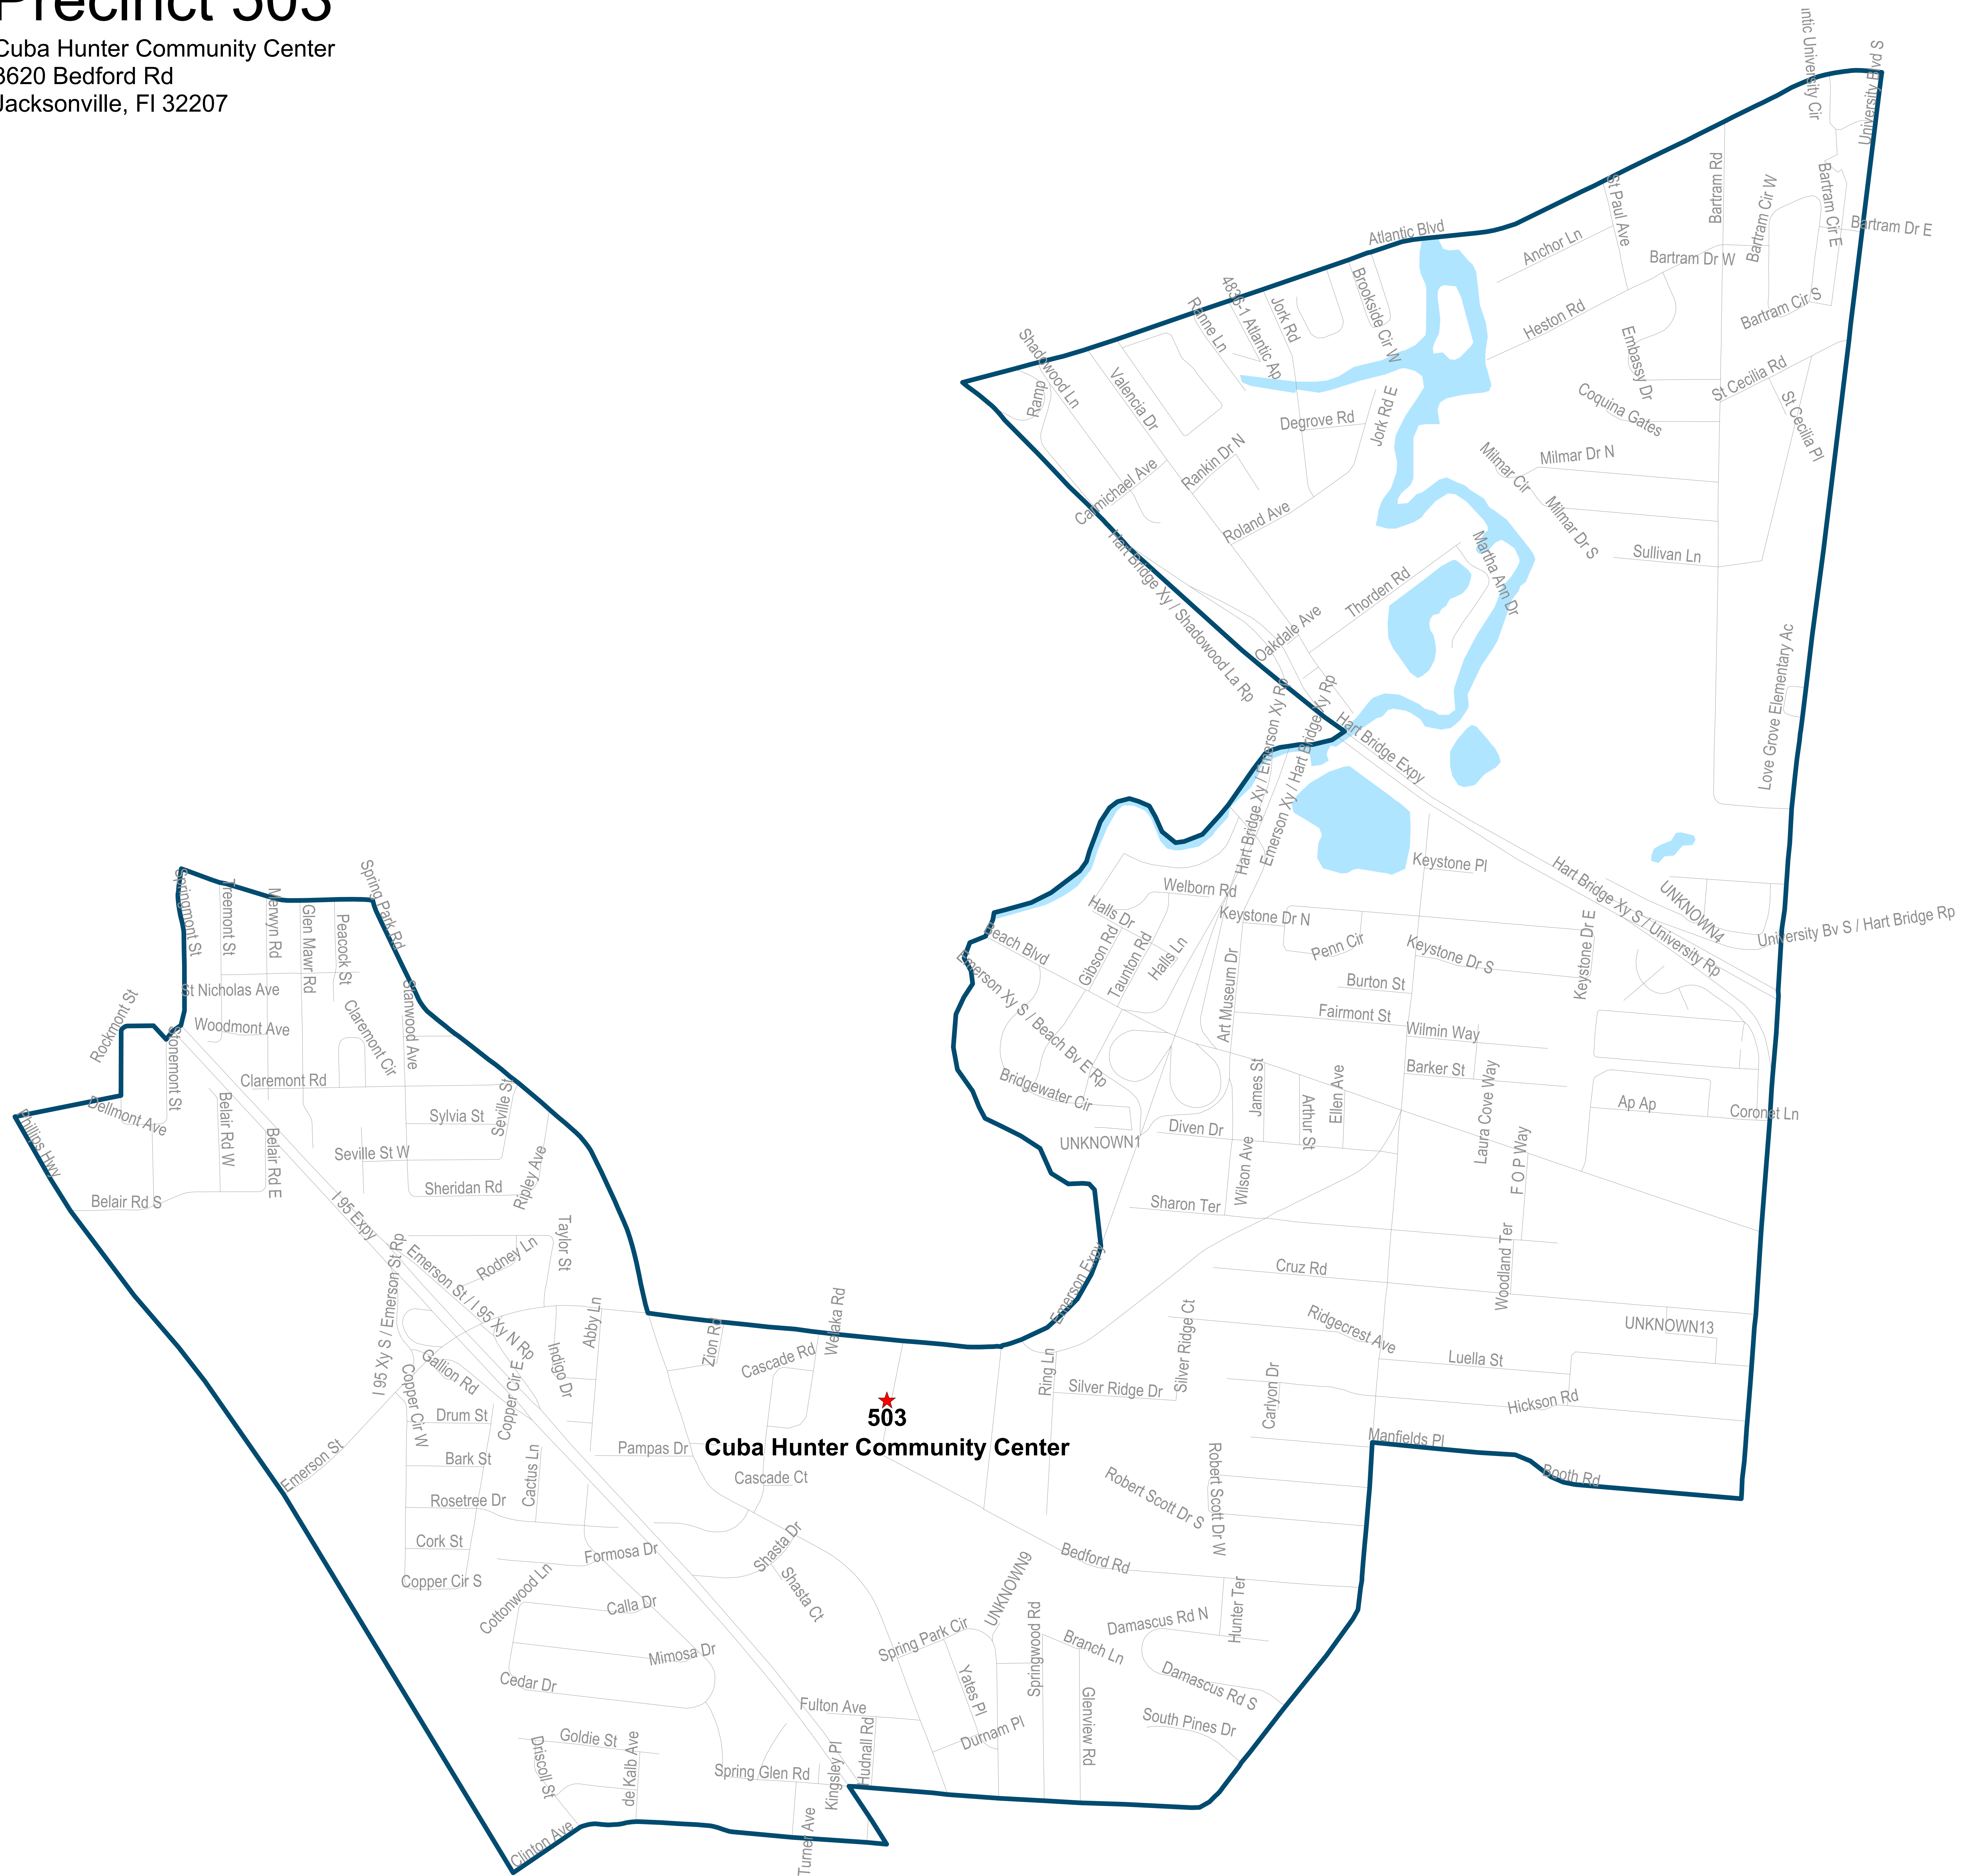

Duval County Supervisor of Elections Precinct 503

Cuba Hunter Community Center
3620 Bedford Rd
Jacksonville, FL 32207

503
Cuba Hunter Community Center