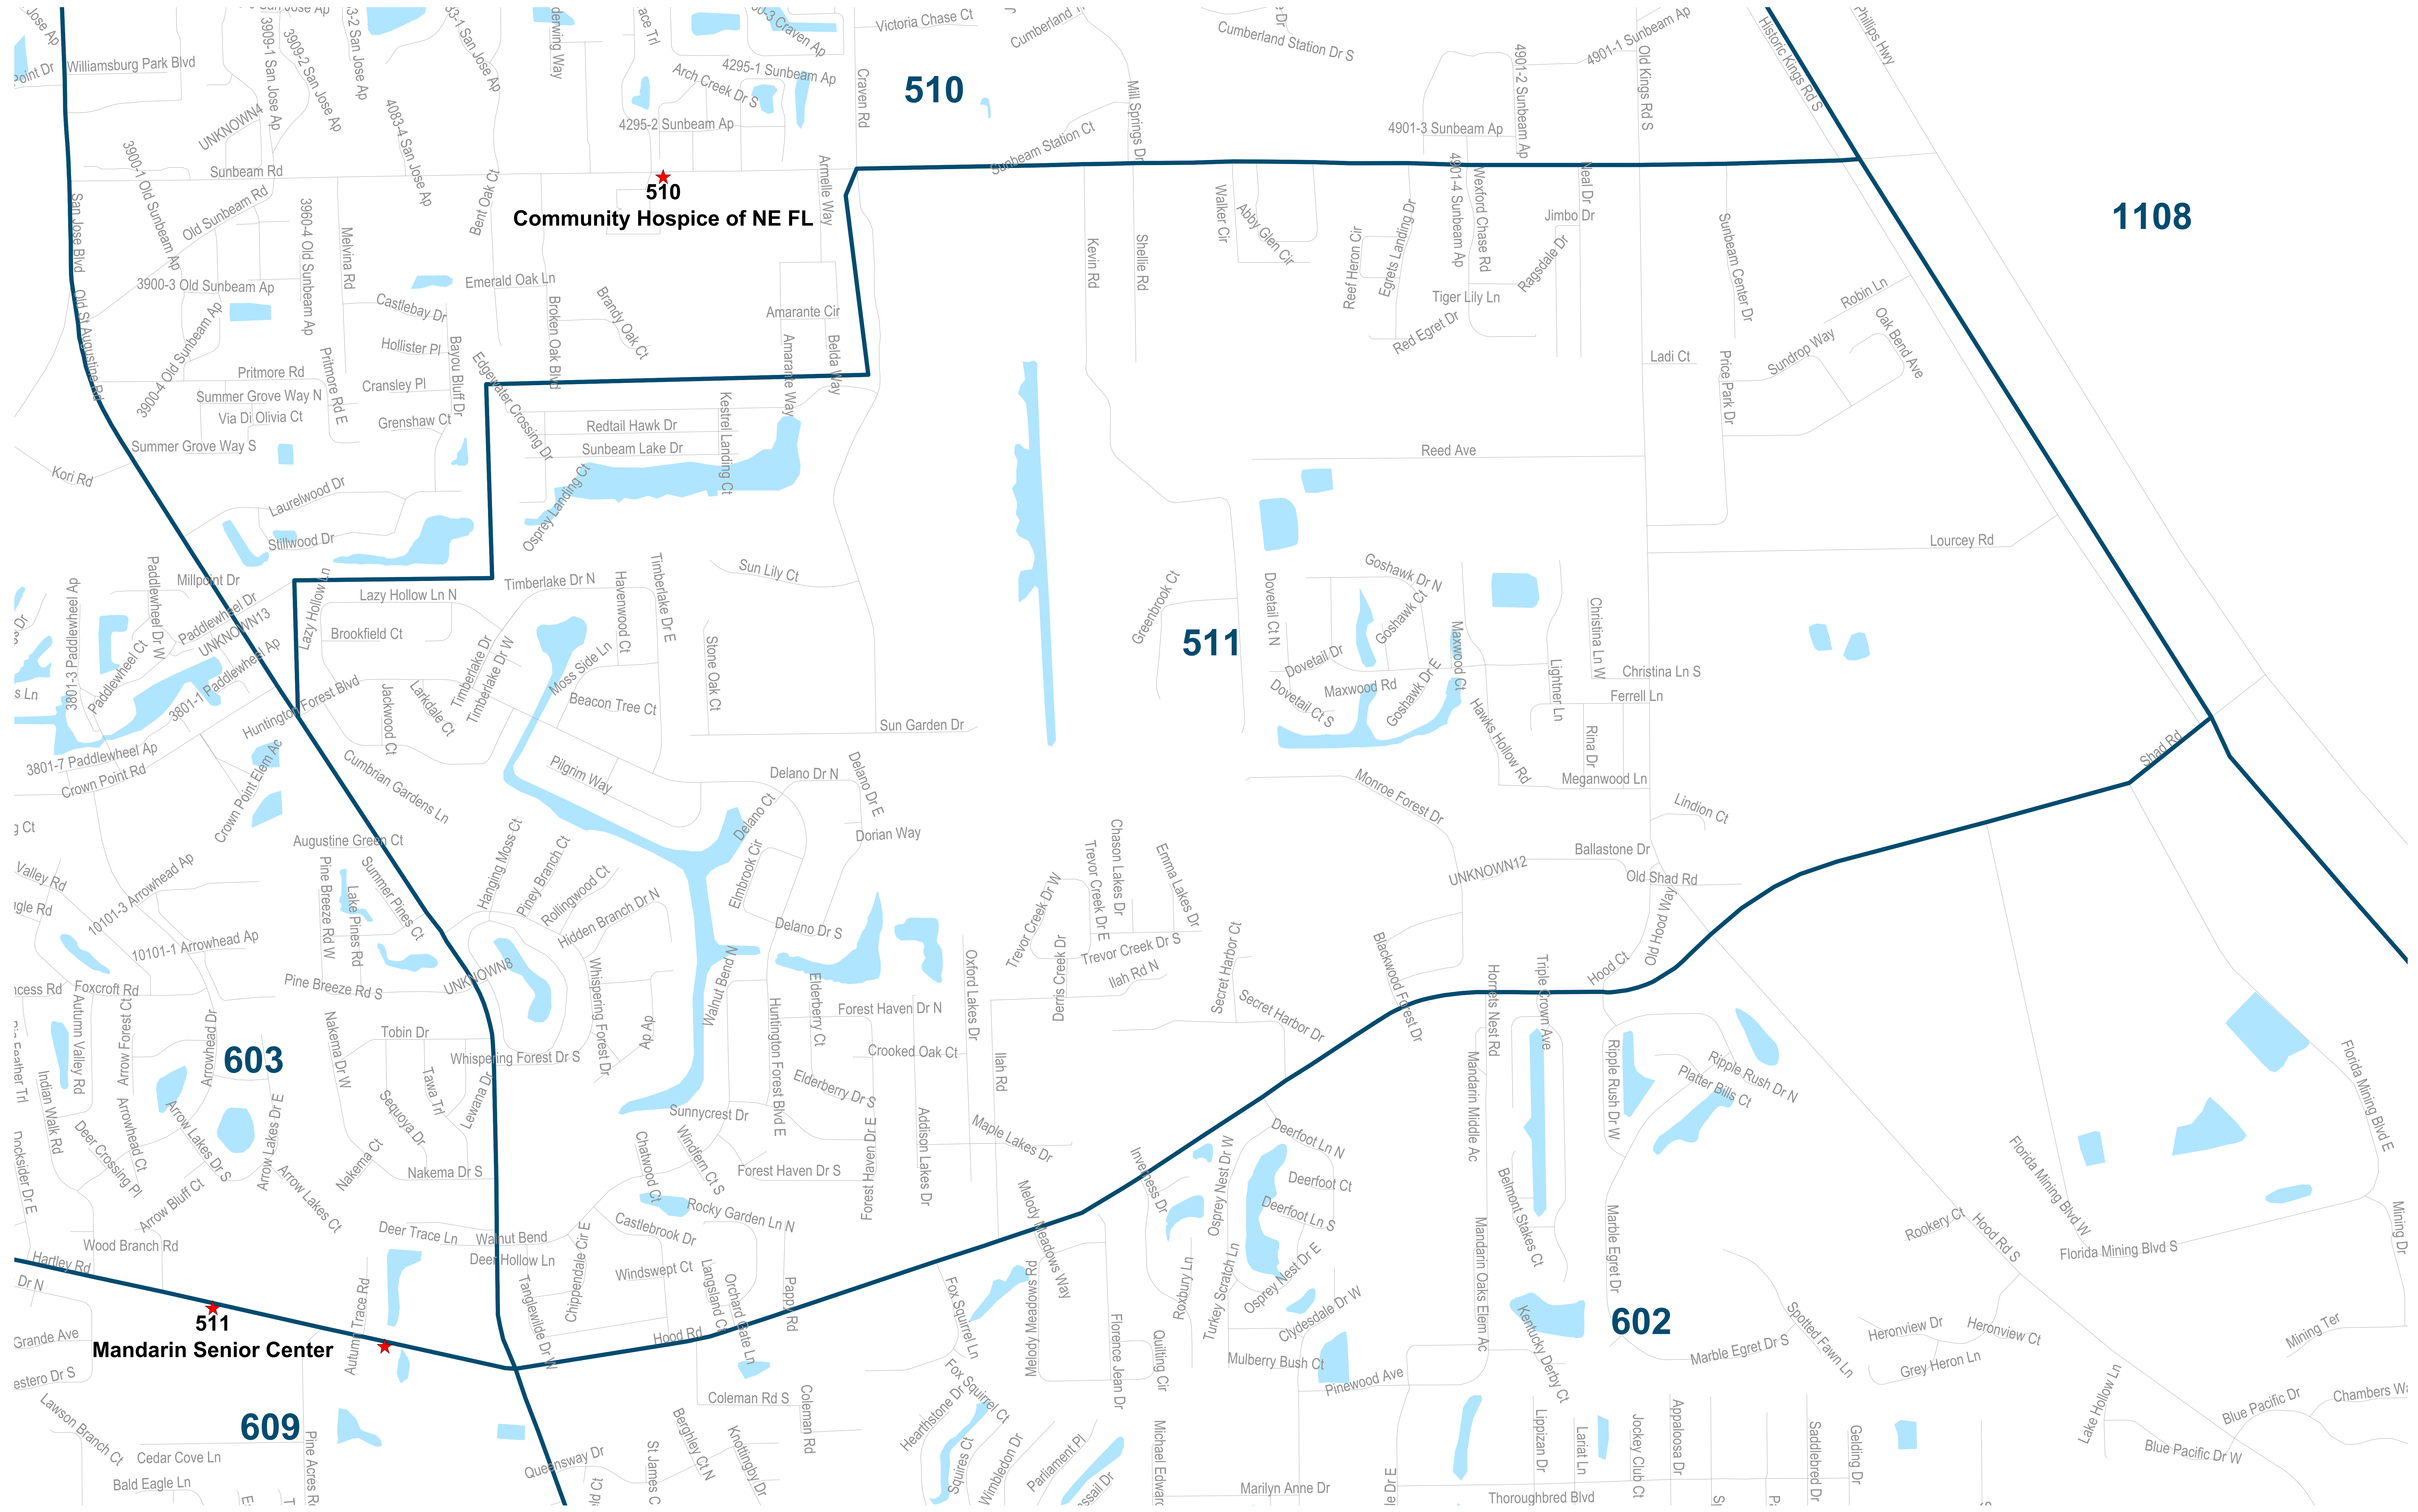

Duval County Supervisor of Elections Precinct 511

Mandarin Senior Center
3848 Hartley Rd
Jacksonville, FL 32257

510

Community Hospice of NE FL

510

1108

511

603

602

511 Mandarin Senior Center

609