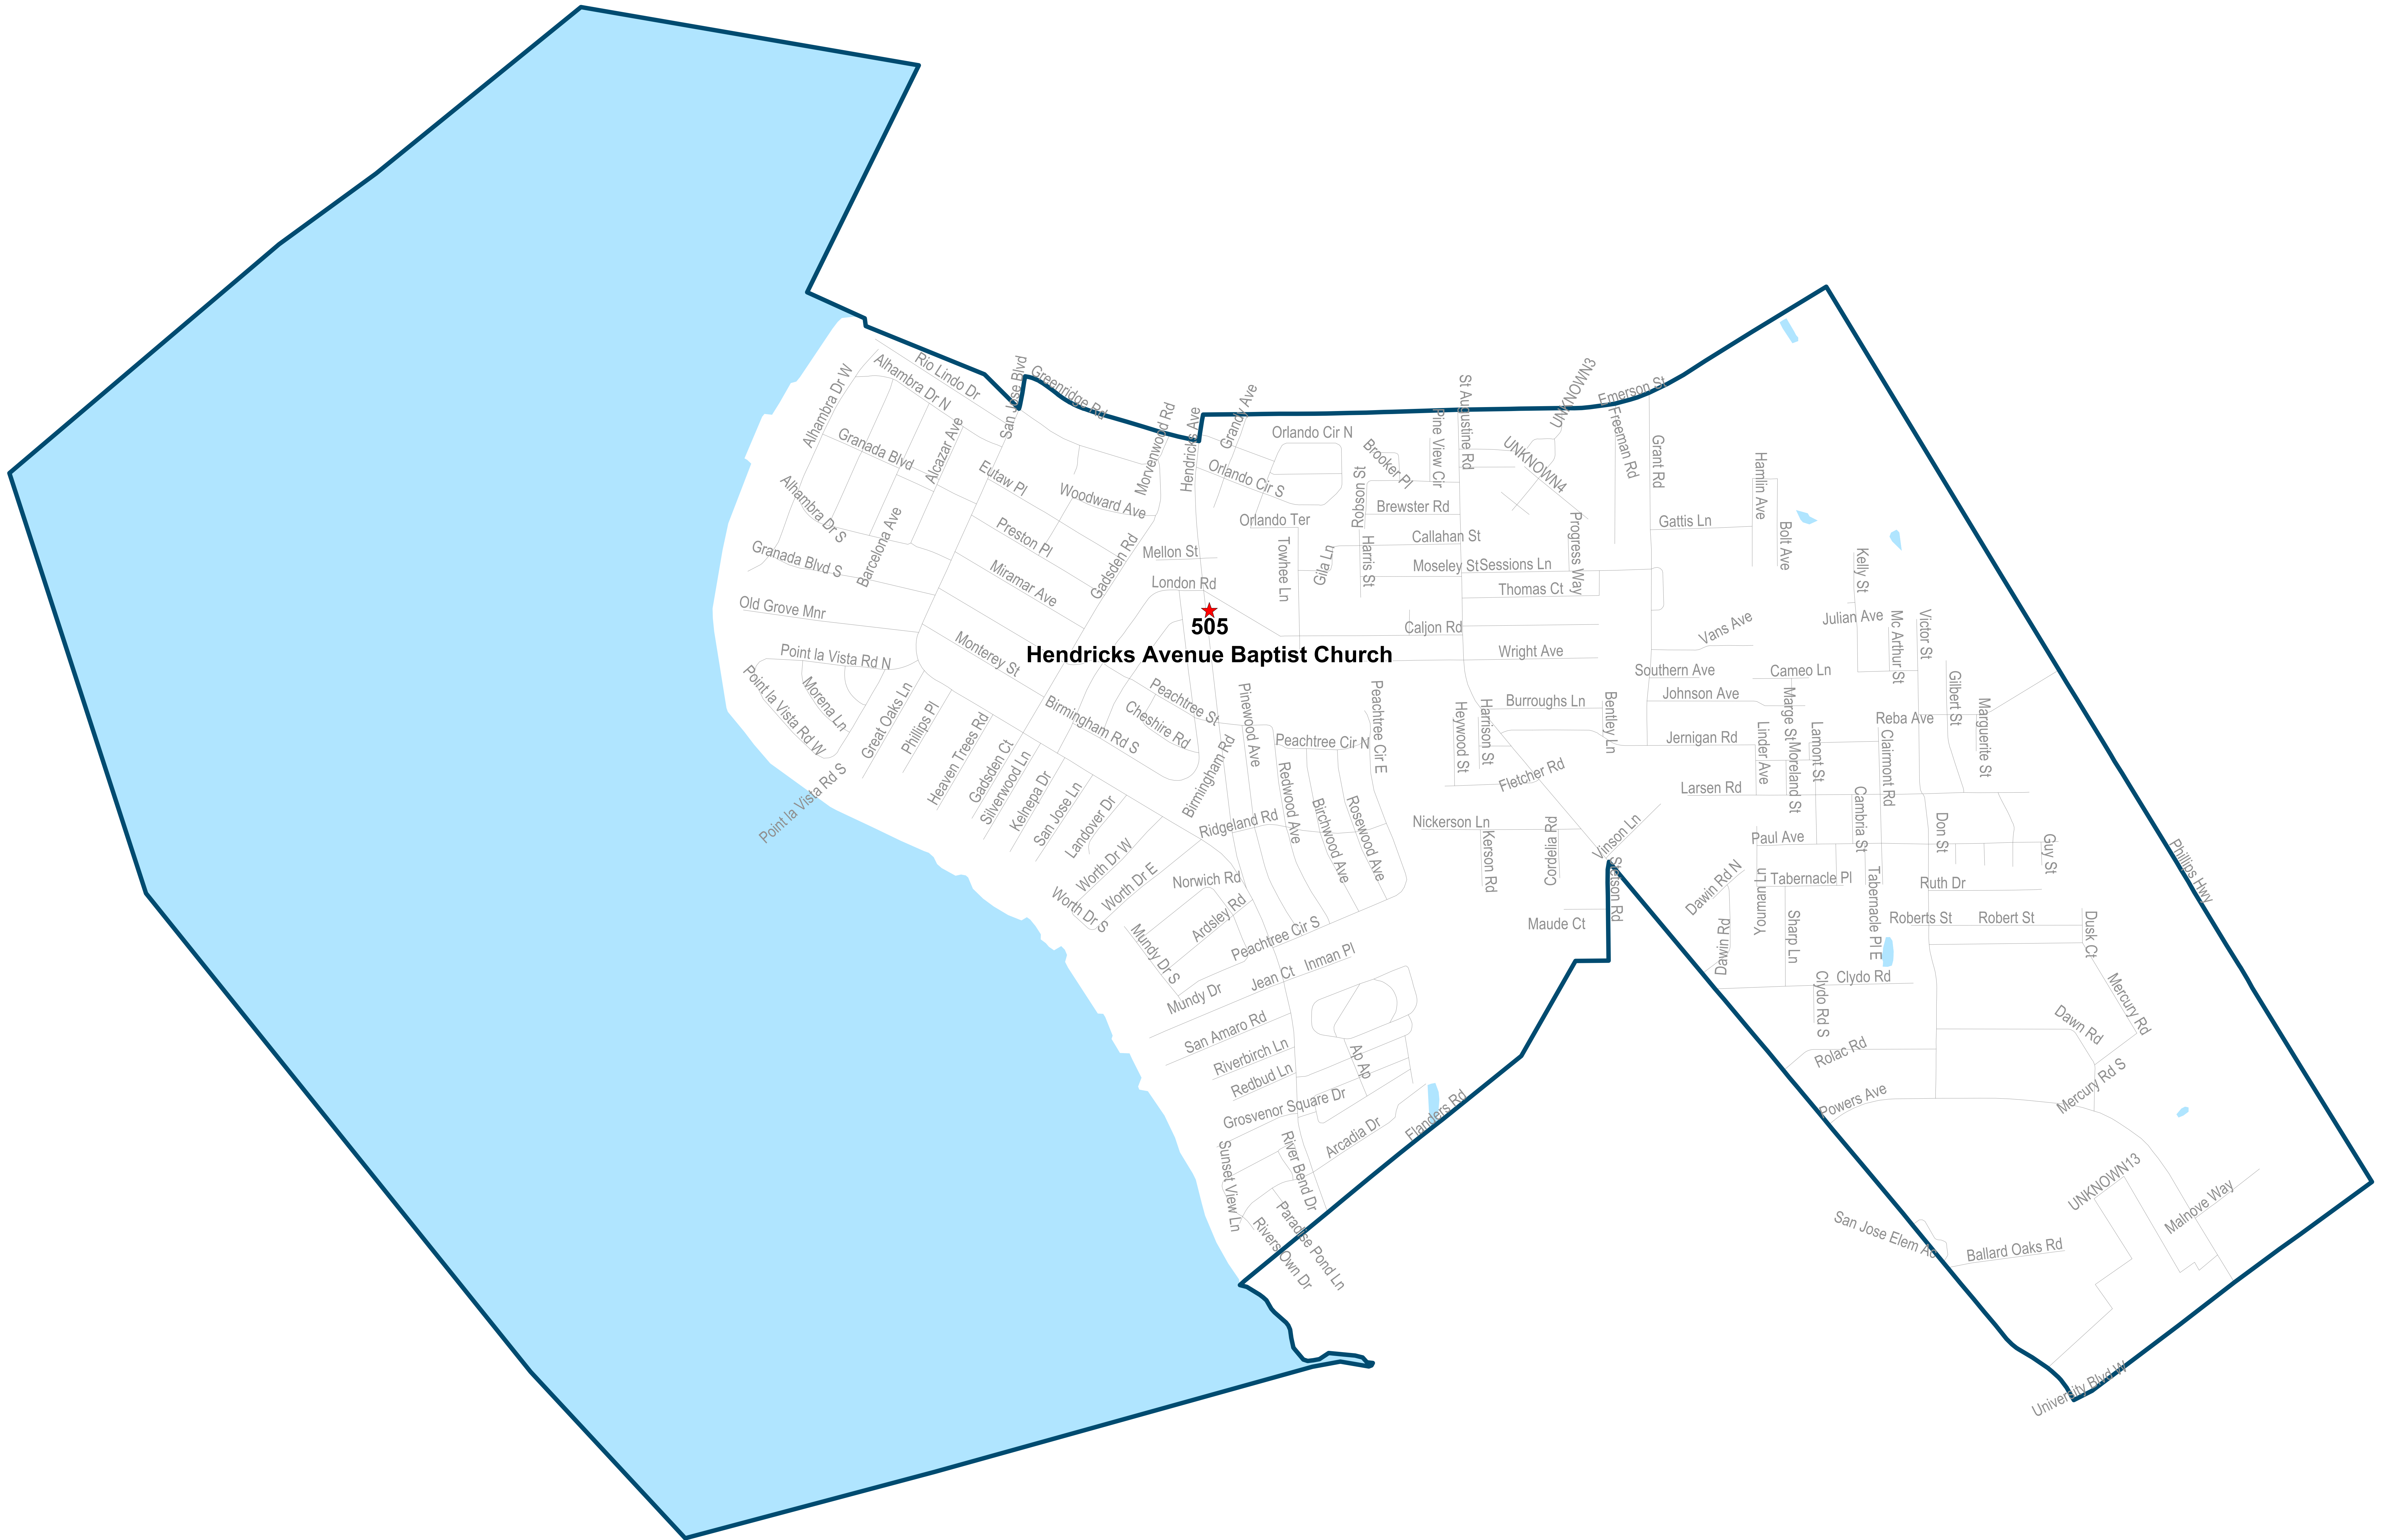

Duval County Supervisor of Elections Precinct 505

Hendricks Avenue Baptist Church
4001 Hendricks Ave
Jacksonville, FL 32207

505
Hendricks Avenue Baptist Church